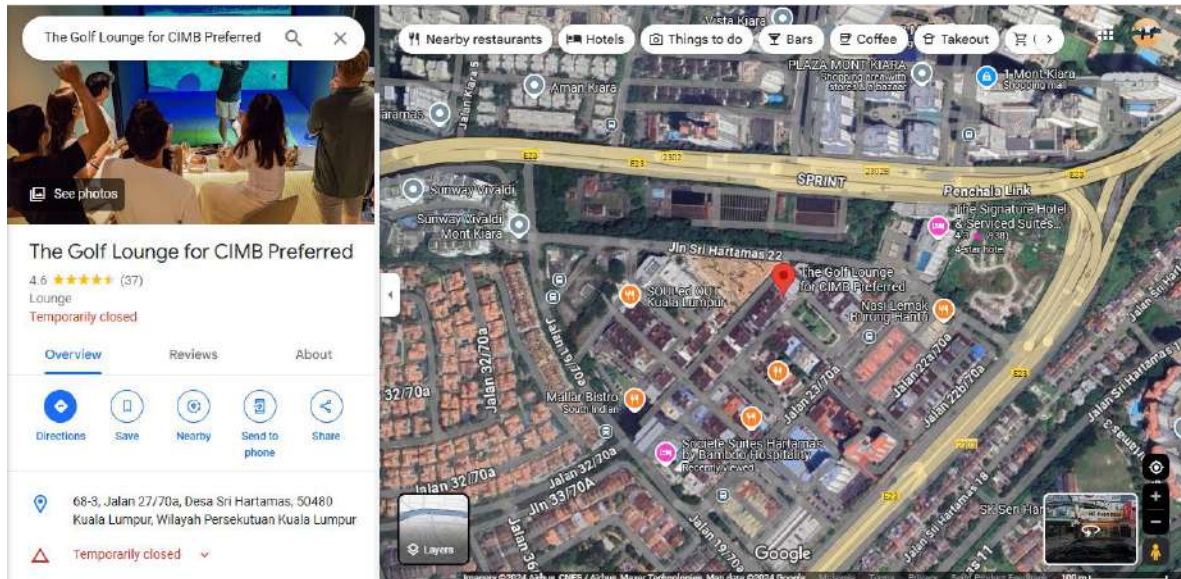

# FAQs

No.	FAQ	Answer
The Golf Lounge Access – CIMB Preferred Customers		
8	Where is the location of The Golf Lounge?	The location is available by searching “The Golf Lounge for CIMB Preferred” in Waze or Google Map.

Google Maps

Waze

# FAQs

No.	FAQ	Answer
The Golf Lounge Access – CIMB Preferred Customers		
9	Where is the Valet Parking?	<p>The free parking valet service is available from 5pm to 11pm. Customers have to proceed to the drop off zone and present ticket issuance to be entitled to the valet Parking service.</p>  <p><b>The Golf Lounge for CIMB preferred</b> 68-3, JALAN 27/0A, DESA SRI HARTAMAS 50480, KUALA LUMPUR</p> <p>JALAN SRI HARTAMAS 22</p> <p>1: Valet Parking</p> <p>2: Reception</p> <p>3: Clubhouse</p> <p>4: Golf Course</p> <p>5: Restaurant</p> <p>6: Bar</p> <p>7: Pro Shop</p> <p>8: Golf Clubhouse</p> <p>9: Golf Course</p> <p>10: Golf Course</p> <p>11: Golf Course</p> <p>12: Golf Course</p> <p>13: Golf Course</p> <p>14: Golf Course</p> <p>15: Golf Course</p> <p>16: Golf Course</p> <p>17: Golf Course</p> <p>18: Golf Course</p> <p>19: Golf Course</p> <p>20: Golf Course</p> <p>21: Golf Course</p> <p>22: Golf Course</p> <p>23: Golf Course</p> <p>24: Golf Course</p> <p>25: Golf Course</p> <p>26: Golf Course</p> <p>27: Golf Course</p> <p>28: Golf Course</p> <p>29: Golf Course</p> <p>30: Golf Course</p> <p>31: Golf Course</p> <p>32: Golf Course</p> <p>33: Golf Course</p> <p>34: Golf Course</p> <p>35: Golf Course</p> <p>36: Golf Course</p> <p>37: Golf Course</p> <p>38: Golf Course</p> <p>39: Golf Course</p> <p>40: Golf Course</p> <p>41: Golf Course</p> <p>42: Golf Course</p> <p>43: Golf Course</p> <p>44: Golf Course</p> <p>45: Golf Course</p> <p>46: Golf Course</p> <p>47: Golf Course</p> <p>48: Golf Course</p> <p>49: Golf Course</p> <p>50: Golf Course</p>
10	Where is the nearest parking and rate?	<p><b>Societe Hotel</b> Parking Fee: RM2 for the first hour and RM1 for the subsequent hours.</p>  <p>P Free parking</p> <p>1 The Golf Lounge for CIMB Preferred</p>